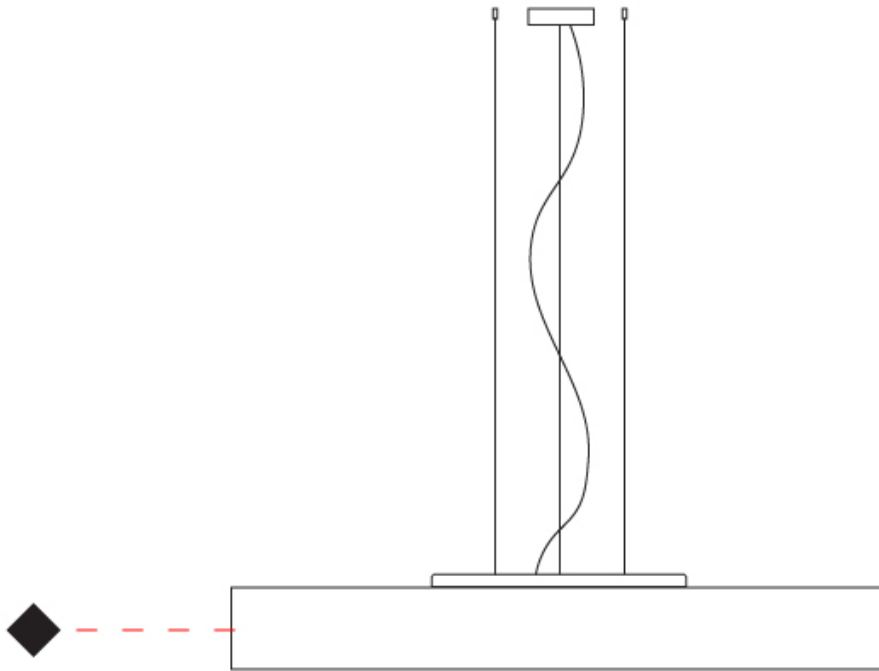

MIRYA SUSPENSION

D51069-

PROJECT

TYPE

SPECIFIER

QUANTITY

DATE

D