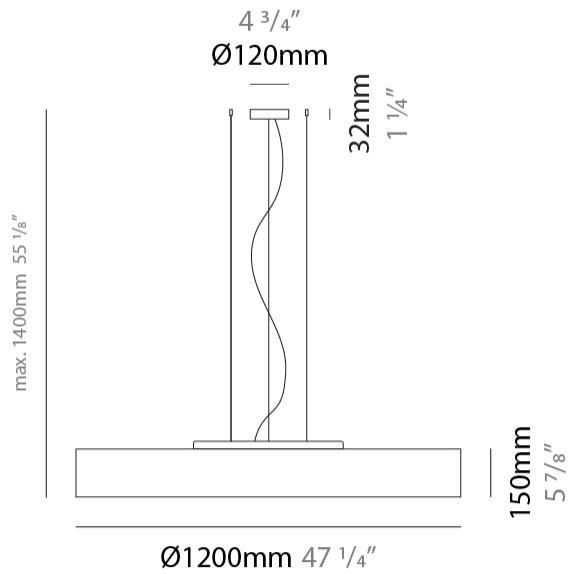

PROJECT	_____
TYPE	_____
SPECIFIER	_____
QUANTITY	_____
DATE	_____

MIRYA SUSPENSION

D51069-

base number   Finish
Options

1. To build a product code in our configurator select the specify button on the base model # product page
2. To build a manual product code on this datasheet choose from the options listed below in blue font and add the suffix to the base model #

GENERAL

Series: Mirya
Brand: Fambuena
Division: Design
Mounting Type: Suspension
Mounting Location: Ceiling
Subcategory: Ambient

PHYSICAL

Shape: Cylinder
Diameter (mm): 1200
Diameter (in): 47 1/4
Height (mm): 150
Height (in): 5 7/8
Max. Overall Height (mm): 1400
Max. Overall Height (in): 55 1/8
Light Distribution: Direct / Indirect
Diffuser: Opal Satined PMMA Diffuser
Fixture Finish: WHI / BLK / CHA / OWH / SIL / RED
Fixture Material: Metal / Cotton
Cable Details: Cable length 2000mm / 79"

ELECTRICAL

Number of Lamps: 5
Lamp Type: LED Retrofit
Lamp Shape: A19
Bulb Included: Bulb Not Included
Total Output Wattage (W): 65
Max. Wattage Per Lamp (W): 13
Lamp Base: E26
Input Voltage (V): 120
Upon Request: 277Vac / GU24

LED

OPTICAL

RATINGS AND CERTIFICATIONS

Certified By: Certified for North American Standards
IP rating: IP20