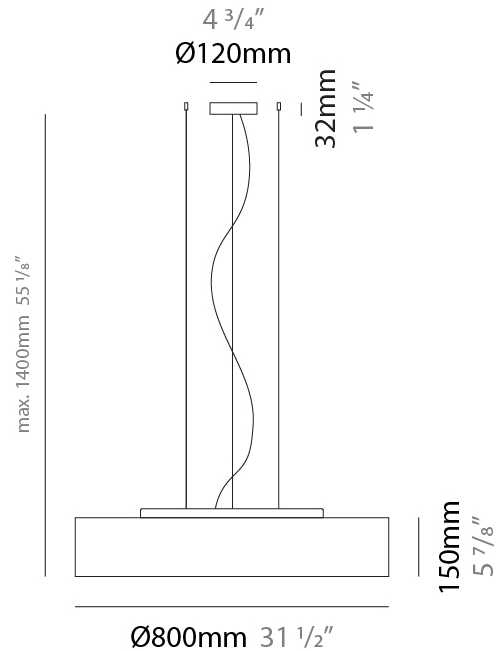

PROJECT	
TYPE	
SPECIFIER	
QUANTITY	
DATE	

MIRYA SUSPENSION

D51068-

base number   Finish
Options

1. To build a product code in our configurator select the specify button on the base model # product page
2. To build a manual product code on this datasheet choose from the options listed below in blue font and add the suffix to the base model #

GENERAL

Series: Mirya
Brand: Fambuena
Division: Design
Mounting Type: Suspension
Mounting Location: Ceiling
Subcategory: Ambient

PHYSICAL

Shape: Cylinder
Diameter (mm): 800
Diameter (in): 31 1/2"
Height (mm): 150
Height (in): 5 7/8"
Max. Overall Height (mm): 1400
Max. Overall Height (in): 55 1/8"
Light Distribution: Direct / Indirect
Weight (kg): 5.1
Weight (lbs): 11.24
Diffuser: Opal Satined PMMA Diffuser
Fixture Finish: WHI / BLK / CHA / OWH / SIL / RED
Fixture Material: Metal / Cotton
Cable Details: Cable length 2000mm / 79"

ELECTRICAL

Number of Lamps: 4
Lamp Type: LED Retrofit
Lamp Shape: A19
Bulb Included: Bulb Not Included
Total Output Wattage (W): 52
Max. Wattage Per Lamp (W): 13
Lamp Base: E26
Input Voltage (V): 120
Upon Request: 277Vac / GU24

LED

OPTICAL

RATINGS AND CERTIFICATIONS

Certified By: Certified for North American Standards
IP rating: IP20