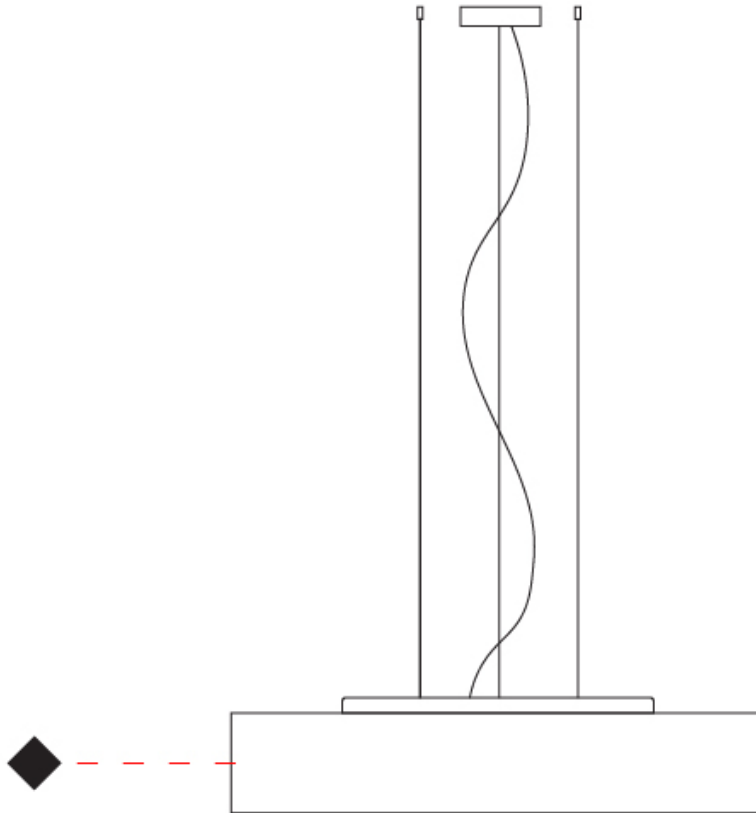

D51068-

PROJECT

TYPE

SPECIFIER

QUANTITY

DATE

D